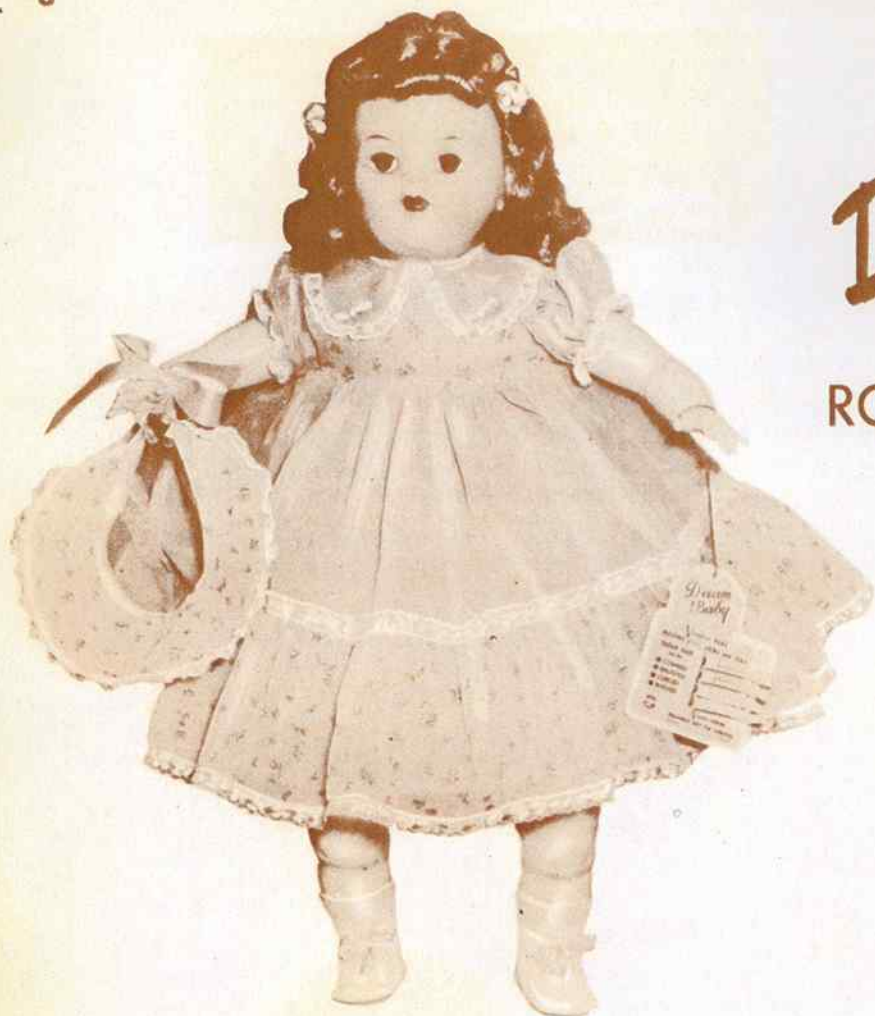

Dream Baby

ROOTED SARAN HAIR

VINYL HEAD,
ARMS & LEGS

By a special process the hair is embedded into the doll's scalp.

4165—DREAM BABY (Rooted Saran Hair—Latex Arms & Legs)

Approx. 16". Dream Baby features the new rooted Saran hair which actually appears to grow right out of her head. Her Saran curls can be combed, brushed, curled and waved. She has a soft Vinyl head with all-plastic moving eyes. Latex arms and legs, crying voice. Beautifully dressed in attractive outfit. Petticoat, rubber panties, shoes and socks. Packed 1 to a box, ½ dozen per carton. Approx. weight — 9½ lbs.

4185—DREAM BABY (Rooted Saran Hair—Vinyl Head, Arms & Legs)

Approx. 18". Another beautiful Dream Baby doll to please all little girls. Features rooted Saran hair that actually appears to grow right out of her head. Her Saran hair can be combed, brushed, curled and waved too. Dream Baby has a soft Vinyl head with all-plastic moving eyes. Soft Vinyl arms and legs. Crier. Beautifully dressed, she has rubber panties, petticoat, shoes and socks. Packed 1 to a box, ½ dozen per carton. Approx. weight — 12 lbs.

4205—DREAM BABY (Rooted Saran Hair—Vinyl Head, Arms & Legs)

Approx. 20". Similar to the 4185, but a larger size. Packed 1 to a box, ½ dozen per carton. Approx. weight — 14 lbs.