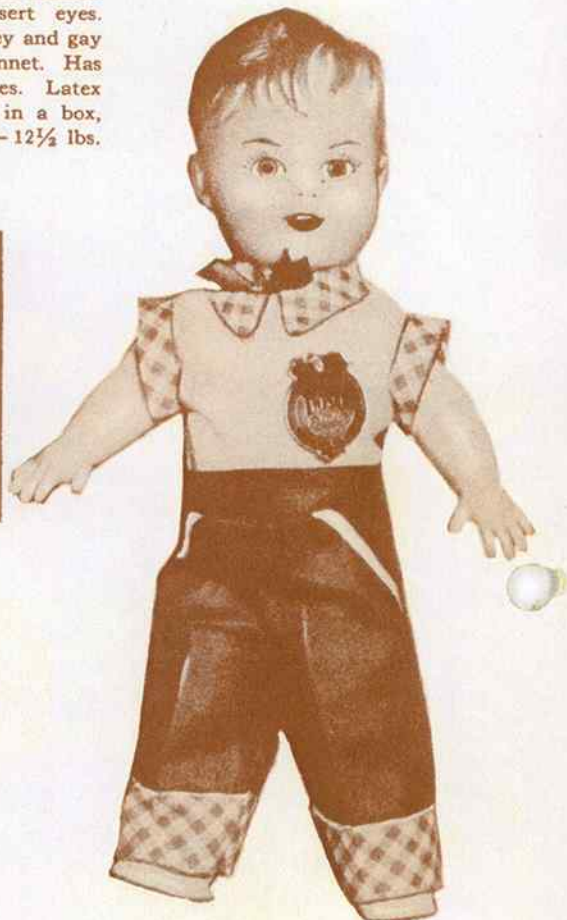

**43131-TWISTY (Girl—Soft Vinyl
Head—Latex Body, Arms, Legs)**

Approx. 13". Twisty is practically human. You can pose it, bend it, and twist its body into many positions—and it remains there until twisted again. Twisty will sleep, kneel, crawl, kick and run. She's lots of fun for the kiddies. Soft Vinyl head with plastic insert eyes. Dressed as girl in striped cotton jersey and gay apron skirt with matching poke bonnet. Has coo voice. Panties, socks and shoes. Latex body, arms and legs. Packed each in a box, 1 dozen per carton. Approx. weight—12½ lbs.

**43133-TWISTY (Boy—Soft Vinyl
Head—Latex Body, Arms, Legs)**

Approx. 13". Twisty as a boy doll has the same twisting characteristics as the 43131 but here he is dressed as a boy in jeans with contrasting cuffs and shirt to match. Socks and shoes complete his apparel. Soft Vinyl head has plastic insert eyes. Latex body, arms and legs. Coo voice. Packed each in a box, 1 dozen per carton. Approx. weight—12½ lbs.

**43134-TWISTY (Sleepers—Soft Vinyl
Head—Latex Body, Arms, Legs)**

Approx. 13". Twisty dressed in sleepers. As sweet a cuddly doll as ever. Has all the posing and twisting ability as 43133-4. Soft Vinyl head with plastic insert eyes. Latex body, arms and legs. Coo voice. Packed each in a box, 1 dozen per carton. Approx. weight—12½ lbs.