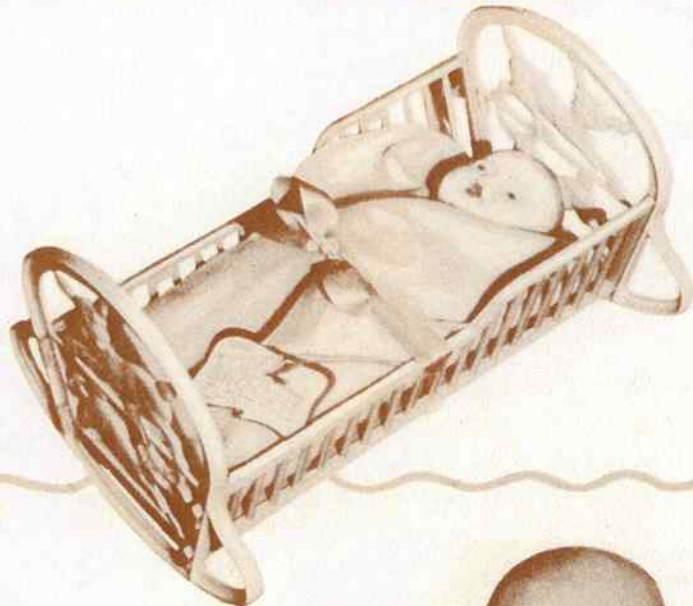

47128-SNOOZIE IN CRADLE

Approx. 7" x 9" x 13". A double selling feature to please all small homemakers. The cradle is the 205/21 with a 4712 Snoozie. Packed assembled 1 to a box, ½ dozen per carton. Approx. weight — 12 lbs.