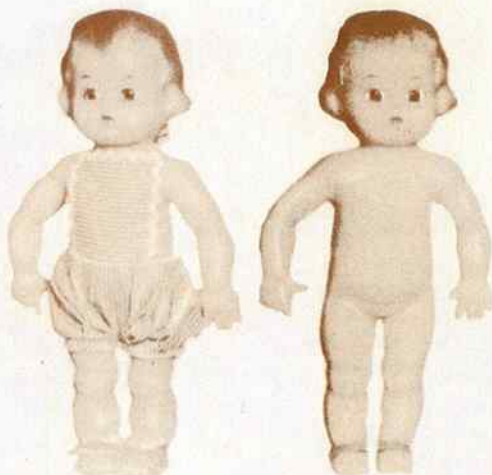

**69102—SQUEEZE-ME-DOLL
(Plastisol, Romper)**

Approx. 10". Same as the 69101 but dressed in gay rompers and socks. Each in a cello bag, 2 dozen per carton. Approx. weight — 13 lbs.