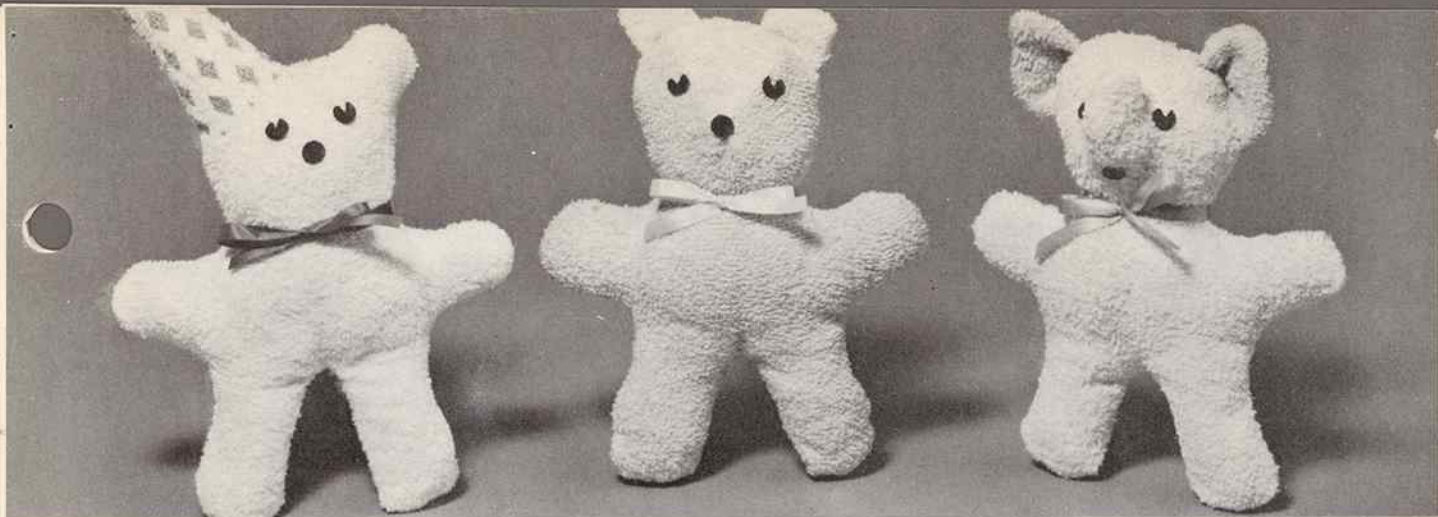

A RELIABLE TOY
FOR EVERY
GIRL AND BOY