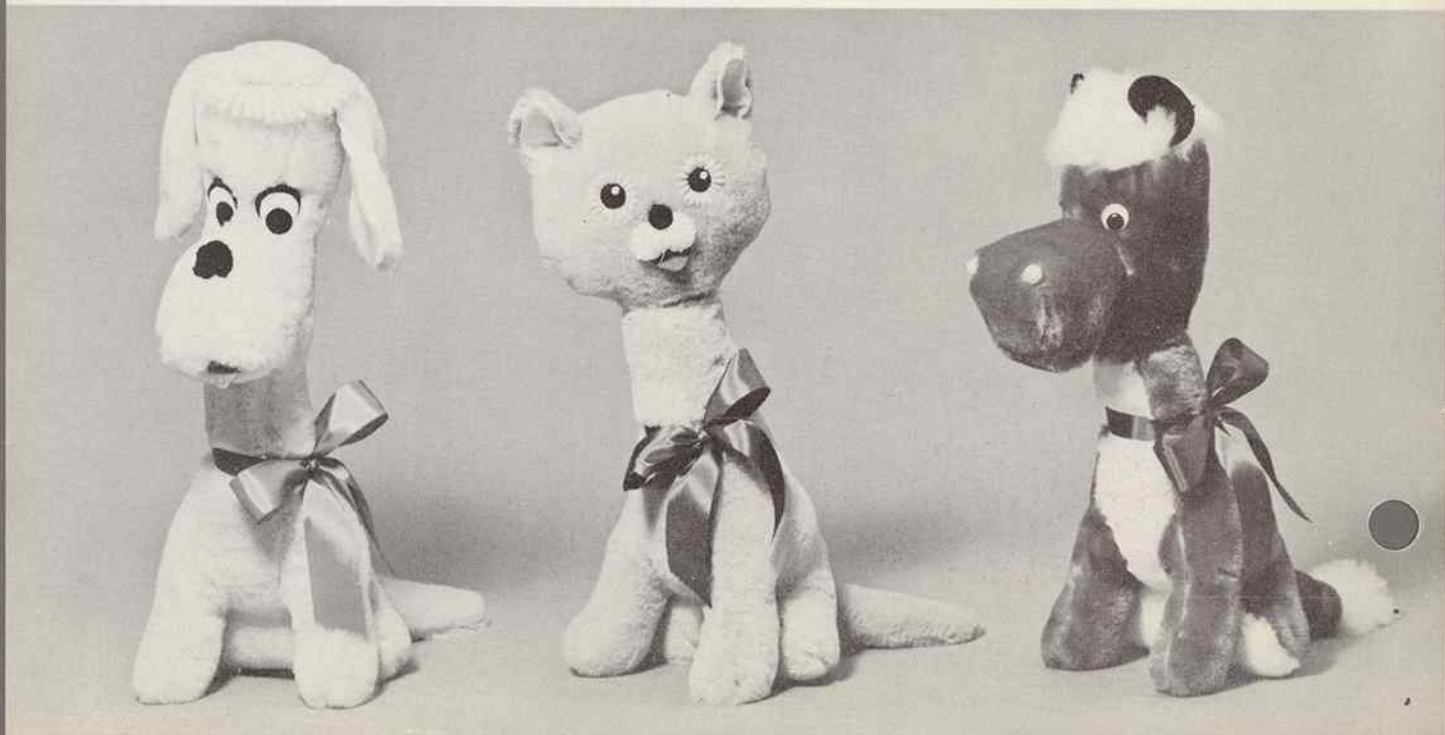

PLUSH TOYS 1965

HERE
THEY
COME

THE
"REELY"
ROLYS!

800995 **Canadian Wild Life Assortment** of Polar Bear, Buffalo, Beaver and Skunk in furry plush, authentic in colour and pose. All about 12" long. Packed bulk assorted, 1 dozen per carton, approximate weight 7½ lbs. Suggested retail price is **\$2.98**

**HERE
THEY
ARE!**

807105 **Little "Reely" ROLY Assortment** approximately 9" x 10"
Clown, Sleepytime and Scottish Lad costumes - fresh from the North
(they sometimes help Santa's helpers!) in soft, bright cotton. Great
for good boys and girls of all ages because they're quiet, tidy and
sanitary around the house. Packed each in a poly bag with pincard,
2 dozen assorted with one window streamer in each carton. Weight
approx. 13½ lbs. Brand new fun toys from Reliable - Sugg. retail **\$1.98**

**THE
"REELY"
ROLYS!**

807155 **Big "Reely" ROLY Assortment** approximately 15" x 13"
Umpire, Clown and Scotsman costumes - the Daddies of the brand
new Reliable line of "Reely" ROLYS and distant cousin of the Arctic
Owl (they're winners, too!) Decoration for a cheerful room and the
biggest pin cushion ever! Packed each in a poly bag with pincard,
1 dozen with a large, cheerful window streamer per carton. Weight
approximately 22 lbs. A big new profit winner for you. Suggested
retail price **\$2.98**