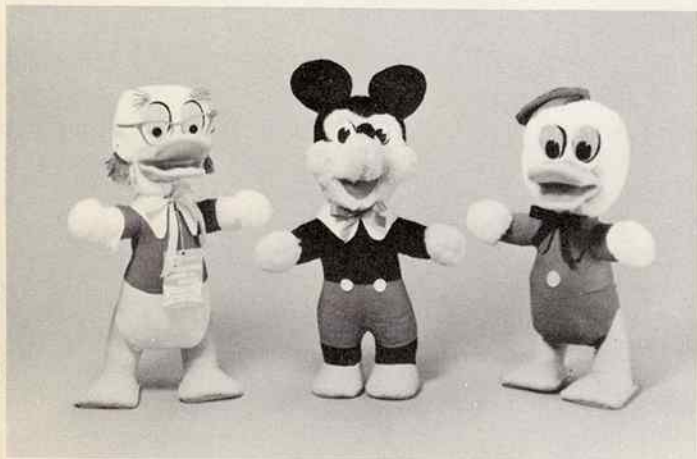

849005 **Disney Assortment** consists of old friends
Donald and Mickey and Von Drake ranging from
18 to 20" tall each packed bulk assorted ½ dozen
per carton. Approximate weight 9½ lbs. Suggested
retail price is **$4.98** each