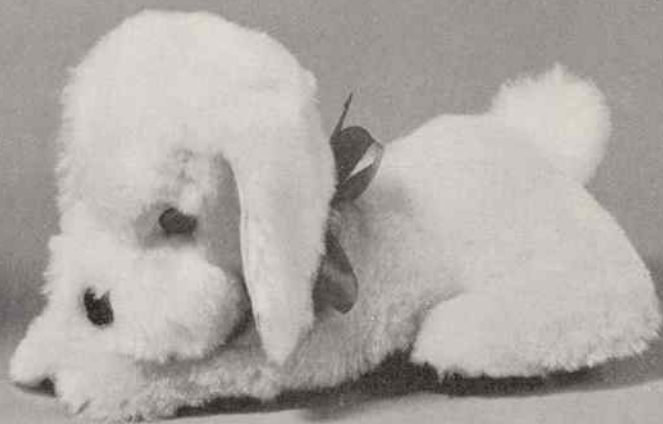

French Poodles by Reliable are soft and very huggable in long-pile plush with bright print cotton bodies. About 12 to 15" packed bulk - 1 dozen per carton. Order as follows:
1 dozen per carton. Order as follows:
856125 - about 8½ lbs. Sugg. retail **$2.98**.
856155 - about 13½ lbs. Sugg. retail **$3.98**

865195 **Shaggy Pajama Dog** approximately 19" x 10" is fluffy deep-pile plush with safety lock-in eye feature, pom-pom nose and large zipper closure for pajama storage. Each in a poly bag, ½ doz. per carton. Approx. weight 10½ lbs. Suggested retail price is **$4.98**

862155 **Standing Pajama Assortment** each approximately 15" tall - a Cat, a Doll and a Bear in assorted soft plush with contrasting corduroy skirts and large zipper closures - complete with ribbon neckbows. Each in a poly bag packed 1 dozen assorted per carton. Weight approx. 10½ lbs. Suggested retail price **$2.98**