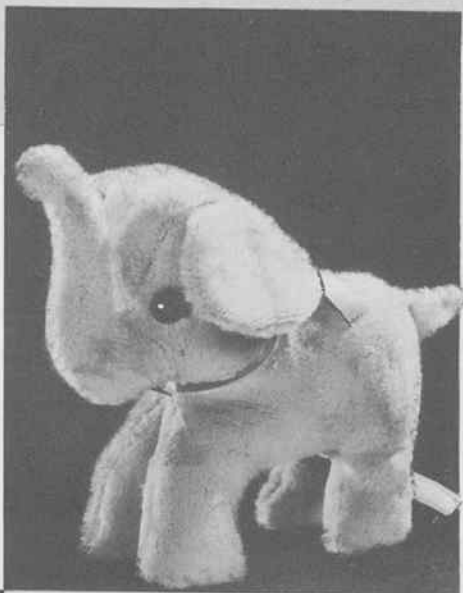

87949 — LONESOME PUP

Approx. 21"—A soft, cuddly pup to win big year round sales — Two-tone softly stuffed plush with long plushy ears, ribbon on neck, felt backed button eyes and pom pom spotted nose. Packed bulk, two per carton. Approx. weight 7 lbs.
Suggested Eastern Retail \$5.98
Suggested Western Retail \$6.50

WONDERFUL FOR CRIB & CARRIAGE PLAY

87959 — SITTING WOLF

Approx. 19"—First cousin to the Bad Wolf, this chap is good natured, especially about bringing in big profits. Softly filled, two-colour plush with a long tail and all-vinyl face with long nose, happy smile. Beautifully sculptured facial detail and colouring. Ribbon bow on neck. Packed each in a box, 6 per carton. Approx. weight 16 lbs.
Suggested Eastern Retail \$4.98
Suggested Western Retail \$5.50