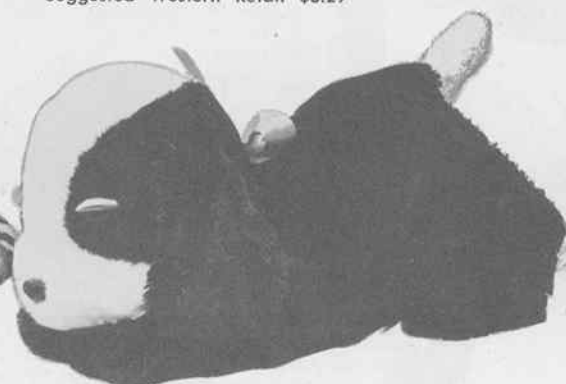

Suggested Eastern Retail \$2.98
Suggested Western Retail \$3.29

85529 — DOLL ON CUSHION PYJAMA BAG

Approx. 15"—A sleepytime, all softly filled plush doll with plush hood and vinyl "asleep" face attached to a colourful, all plush cushion with zipper opening for storing away pyjamas. Has sales appeal. Packed each in a box, ½ dozen per carton. Approx. weight 5 lbs.

Suggested Eastern Retail \$3.98
Suggested Western Retail \$4.29

WONDERFUL LITTLE TOT PYJAMA HOLDERS

85609 — PYJAMA DOG

Approx. 15"—Always happy to look after a little tot's pyjamas, this bow wow is in sleeping position with head between front paws. Has felt eyelashes, tongue and nose. Pretty neck ribbon and is completely made of softly filled plush with zipper on underside. Packed bulk, ½ dozen per carton. Approx. weight 5 lbs.
Suggested Eastern Retail \$2.98
Suggested Western Retail \$3.29

85679 — TIGER PYJAMA BAG

Approx. 18" x 8"—A lovable jungle type with softly stuffed, spotted plush—Devours pyjamas, through zipper in under side. Has plastic eyes, cord nose and pleasing disposition, loves to be purchased and shows off to every customer. He's irresistible and packed each in a box, ½ dozen per carton. Approx. weight 8 lbs.
Suggested Eastern Retail \$4.98
Suggested Western Retail \$5.50