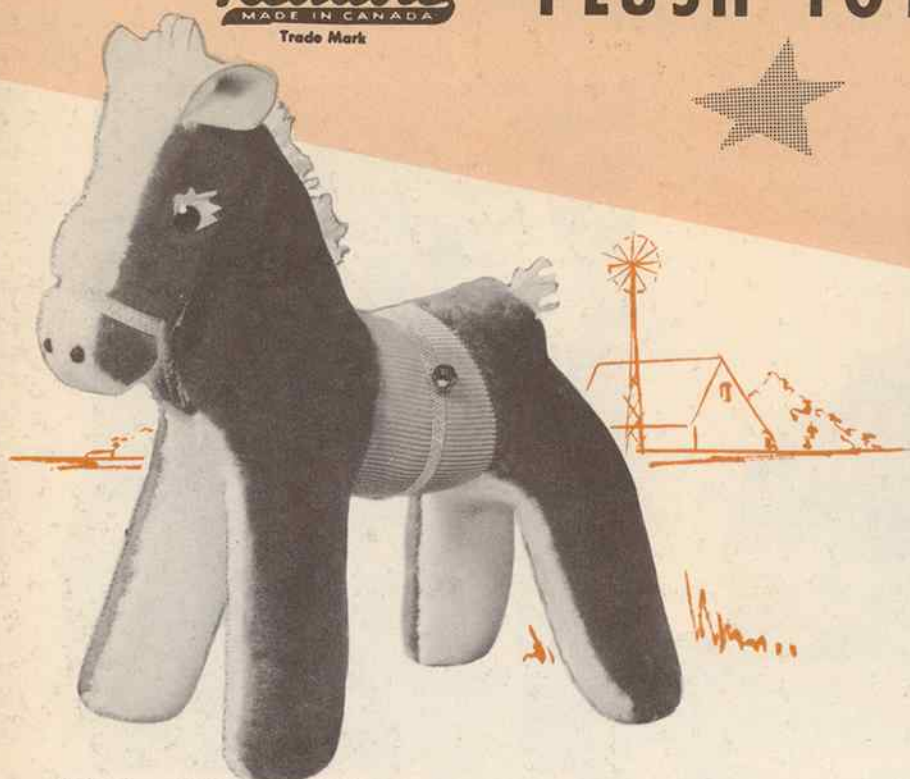

Suggested Eastern Retail \$3.98
Suggested Western Retail \$4.29

86729 — STANDING FRENCH POODLE

Approx. 19" x 15"—Same as 86719, but smaller size. Packed bulk, ½ dozen per carton. Approx. weight 13 lbs. Suggested Eastern Retail \$4.98
Suggested Western Retail \$5.50

Reliable
MADE IN CANADA

Trade Mark

"PLUSH TOYS FOR '59"

86839 — STANDING HORSE

Approx. 17½" x 13½"—A thoroughbred, all softly filled plush horse in two bright colours. Wonderful for pet or mascot — Has felt ears, wool tuft mane and tail, and pom pom nostrils. Has metallic elastic halter on nose and metallic elastic cinch strap around saddle with bells on each side. Packed bulk, 1 dozen per carton. Approx. weight 24 lbs.