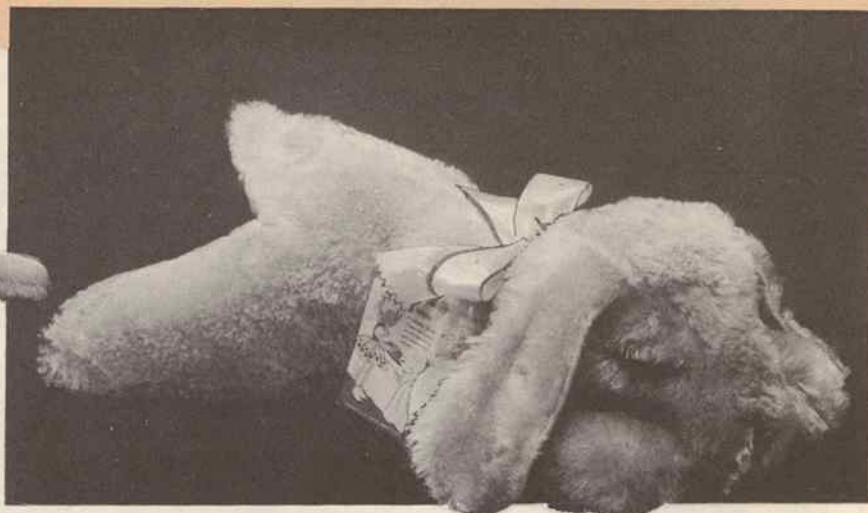

85659 — DOG PYJAMA BAG

Approx. 20"—Made of softly filled extra soft, two-tone pastel plush with zipper in underside for putting away child's pyjamas. Is in lying down position, has closed felt eye lashes, tongue and nose with ribbon bow. Packed each in a box, ½ dozen per carton. Approx. weight 11½ lbs.
Suggested Eastern Retail $4.98
Suggested Western Retail $5.50