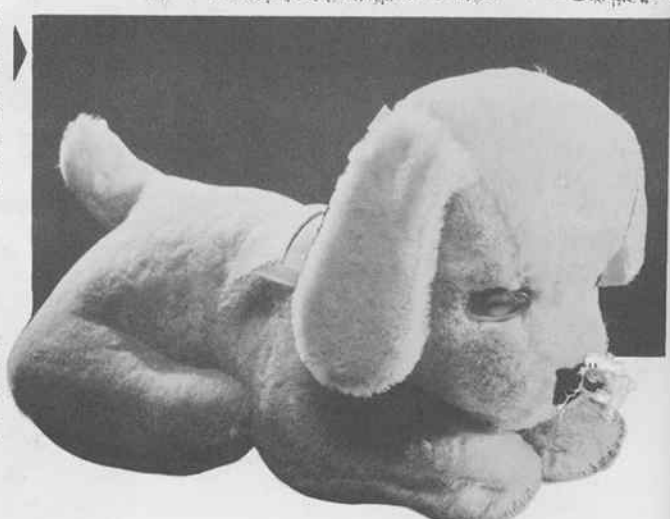

COLOURFUL & CUDDLY - WONDERFUL

88679 — TWINKLE EYE BEAR

Approx. 16" x 10" — A cuddly lovable fellow with eyes that are sure to appeal. Eyes actually open and close simply by slight movement of the head, but has no moving parts to stick or break. All softly filled, two-tone plush, felt nose and tongue and ribbon bow. Packed bulk, 12 per carton. Approx. weight 14 lbs.
Suggested Eastern Retail \$2.98
Suggested Western Retail \$3.29

86709 — ZORRO T.V. HORSE (TORNADO)

Approx 24"—Sure to be as popular as Walt Disney's new coast to coast weekly show Zorro — This T.V. Horse is wonderful for sitting on, for the younger while watching T.V. Has moulded vinyl head to exact detail, beautifully styled and coloured. Has all softly stuffed body, with reins and leatherette saddle designed with Zorro motif. Packed 1 per carton Approx. weight 7 lbs.
Suggested Eastern Retail \$7.98
Suggested Western Retail \$8.50

88779 — TWINKLE EYE DOG

Approx. 16" x 11" — It's new! It's a sensational sales getter, this all softly stuffed, two-tone plush pup in laying down position. Has felt nose and tongue, ribbon bow and novelty eyes that open and close by manipulation of head movements, no moving parts to stick or break. Packed bulk, 6 per carton. Approx. weight 12 lbs.
Suggested Eastern Retail \$3.98
Suggested Western Retail \$4.29