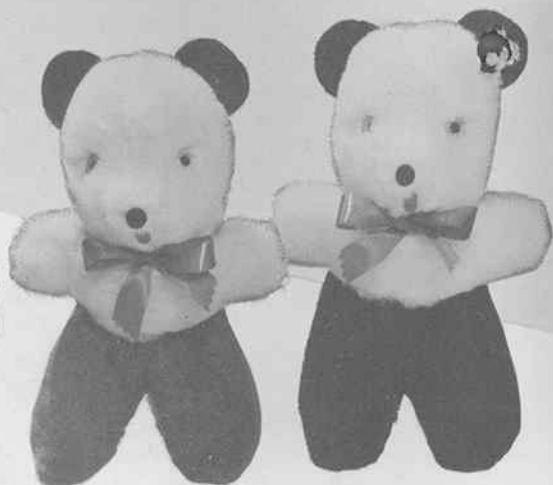

82709 — STANDING BEARS ASSORTED

Each approx. 9"—Two little favourites of softly stuffed black and white, or two-toned honey coloured plush—with felt ears, plastic eyes, felt noses and tongues, and bright ribbon bows on necks. Packed assorted, 3 dozen per carton. Approx. weight 9 lbs.
Suggested Eastern Retail 98c.
Suggested Western Retail $1.19