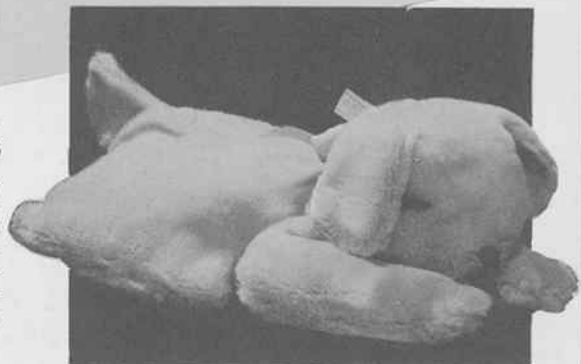

Suggested Eastern Retail \$2.98
Suggested Western Retail \$3.29

85529 — DOLL ON CUSHION PYJAMA BAG

Approx. 15"—A sleepytime, all softly filled plush doll with plush hood and vinyl "asleep" face attached to a colourful, all plush cushion with zipper opening for storing away pyjamas. Has sales appeal. Packed each in a box, ½ dozen per carton. Approx. weight 5 lbs.

Suggested Eastern Retail \$3.98
Suggested Western Retail \$4.29

WONDERFUL LITTLE TOT PYJAMA HOLDERS

85609 — PYJAMA DOG

Approx. 15"—Always happy to look after a little tot's pyjamas, this bow wow is in sleeping position with head between front paws. Has felt eyelashes, tongue and nose. Pretty neck ribbon and is completely made of softly filled plush with zipper on underside. Packed bulk, ½ dozen per carton. Approx. weight 5 lbs.
Suggested Eastern Retail \$2.98
Suggested Western Retail \$3.29