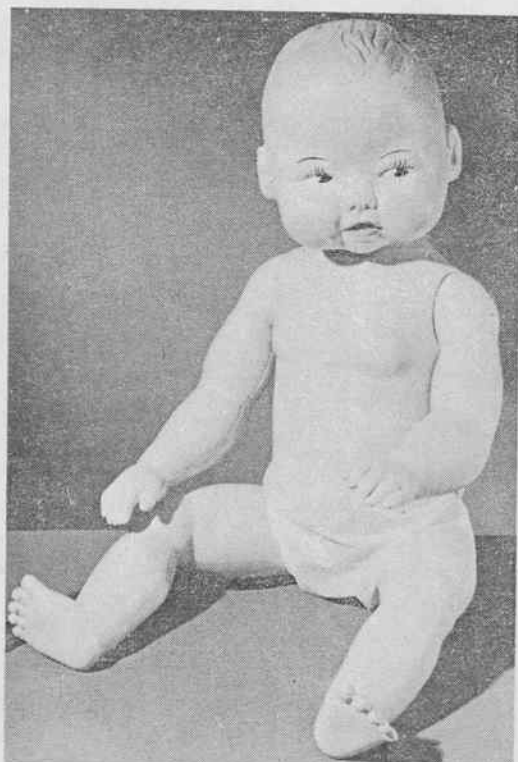

179203 "RELIABLE" DIAPER BABY